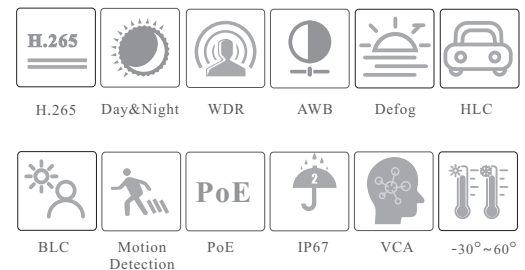

CAMERA

TD-9545E3B

4MP Network IR Water-Proof Turret Camera

- H.265+/H.265/H.264+/H.264/MJPEG coding
- Max. resolution: 2592 × 1520
- ICR auto switch, true day / night vision
- 30 ~ 50m IR night view distance
- Motorized zoom lens
- 3D DNR, true WDR, HLC, BLC, Defog, Smart IR and ROI coding
- Support image distortion correction
- Built-in micro SD card slot, up to 256GB
- DC12V/PoE power supply
- IP 67 ingress protection
- Support three streams
- Support remote monitoring by smart phones & tablet PCs with iOS and Android OS
- Intelligent analytics