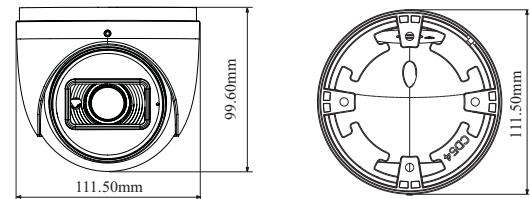

Network Protocol	UDP, IPv4, IPv6, DHCP, NTP, RTSP, RTP, RTMP, RTCP, PPPoE, DDNS, SMTP, FTP, SNMP, HTTP, HTTP POST, 802.1x, UPnP, HTTPs, QoS
Interface Protocol	ONVIF
Storage	Network remote storage; micro SD card storage
Smart Alarm	Motion detection, SD card error, SD card full
General Function	Watermark, video mask, heartbeat, image distortion correction, corridor pattern
Security	Video encryption, firmware encryption, HTTPs encryption, configuration encryption, illegal login lock, IP address filtering, 802.1x authentication, basic and digest authentication for HTTP/HTTPs
PoE	Yes, IEEE802.3af
IR Distance	30 ~ 50 m
Ingress Protection	IP67
Others	
Power Supply	DC12V/PoE
Power Consumption	< 9.5W
Storage Conditions	-30 °C ~ 65 °C (-22 °F ~ 149 °F), Humidity: less than 95 % (non-condensing)
Operating Conditions	-30 °C ~ 60 °C (-22 °F ~ 140 °F), Humidity: less than 95 % (non-condensing)
Dimensions (mm)	Φ 111.5 × 99.6
Weight (net)	Approx. 0.67KG
Installation	Ceiling mounting; Wall mounting
Certificate	CE, FCC
Environmental Protection	Directive EU RoHS, WEEE(2012/19/EU), directive 94/62/EC and REACH(EC1907/2006)

DIMENSIONS